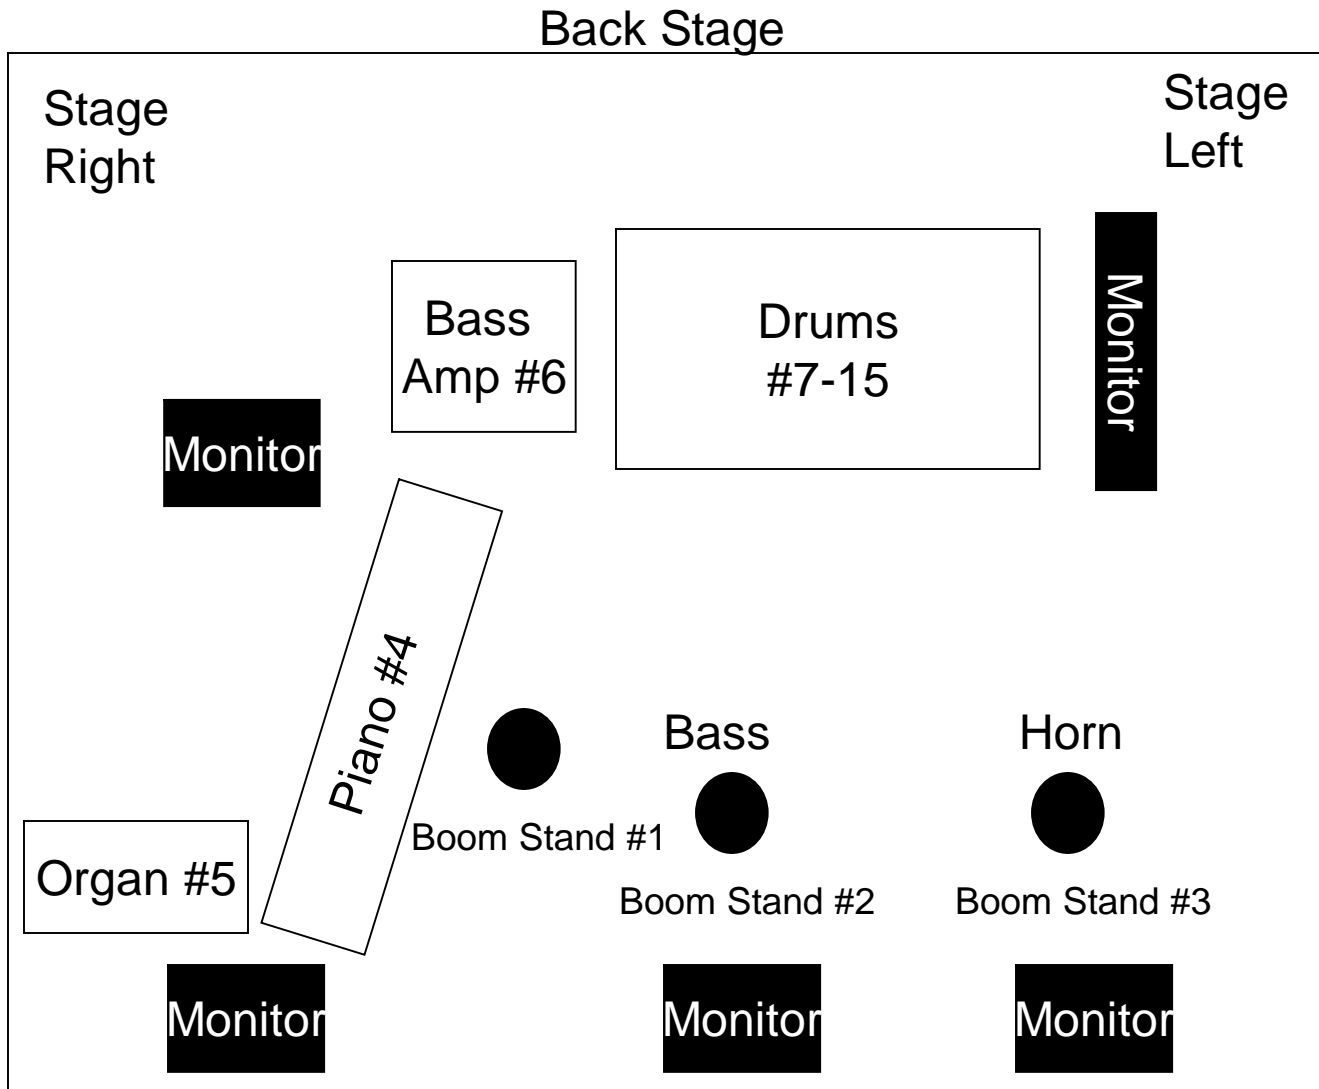

Matt Wigler
Band Stage Diagram

Input List

- 1-3. Boom Stands and Mics (supplied by buyer)
- 4 Piano (direct input)
- 5 Organ (direct input)
- 6 Bass Amp (direct input)
- 7-15 Drums Mics (supplied by buyer)